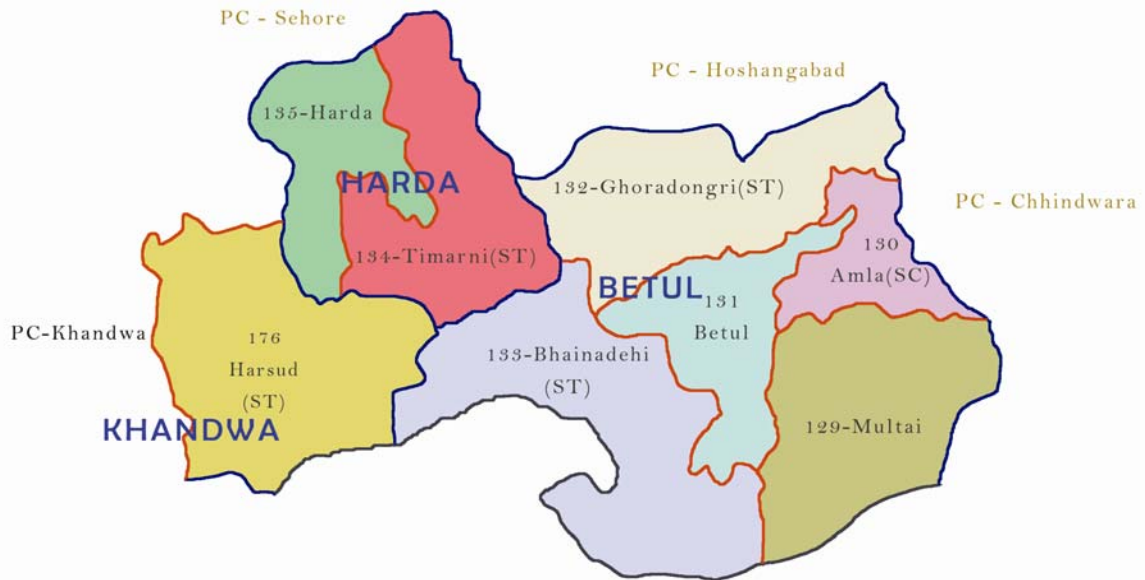

# PARLIAMENTARY CONSTITUENCY 29 - BETUL (ST)

DISTRICT BOUNDARY:   
AC BOUNDARY:   
STATE BOUNDARY:   
DISTRICT NAME

LIST OF DISTRICTS COMPRISED  
WITHIN PC  
KHANDWA  
HARDA  
BETUL